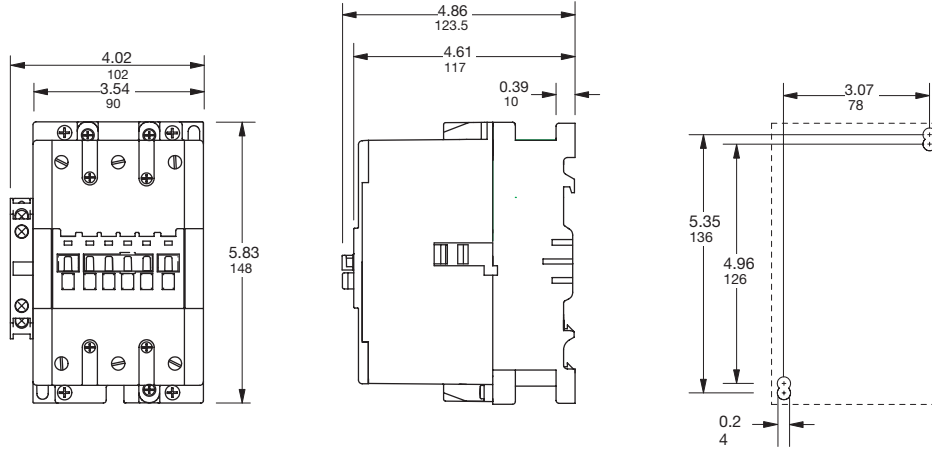

Approximate dimensions A110W – A300W

00.00 Inches
00.00 [Millimeters]

A110W

A145W, A185W

A210W, A260W, A300W

Approximate dimensions AF460W

00.00 Inches
00.00 [Millimeters]

AF460W