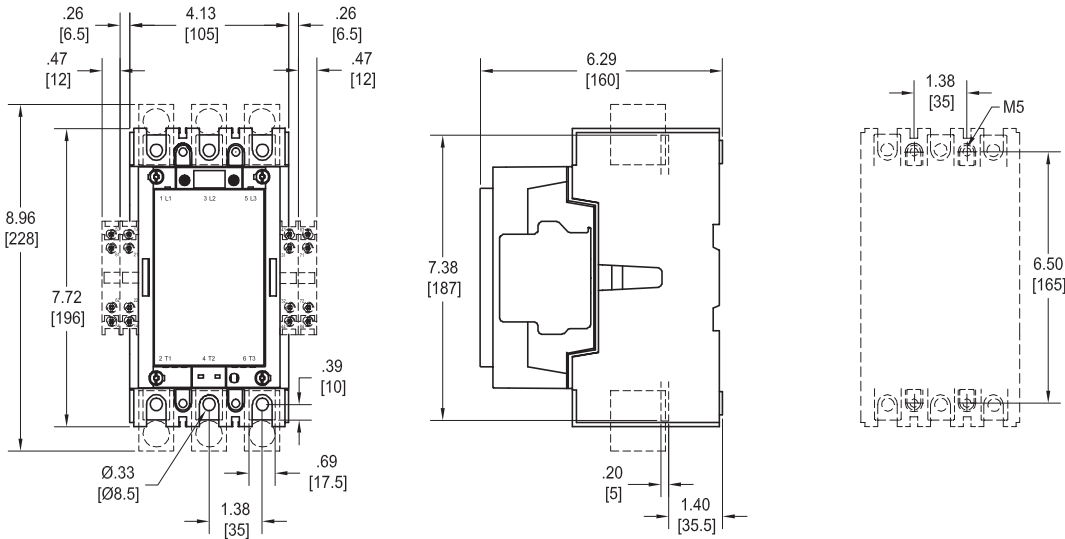

Approximate dimensions A110W – A300W

00.00 Inches
00.00 [Millimeters]

A110W

A145W, A185W

A210W, A260W, A300W

Approximate dimensions AF460W

00.00 Inches
00.00 [Millimeters]

AF460W