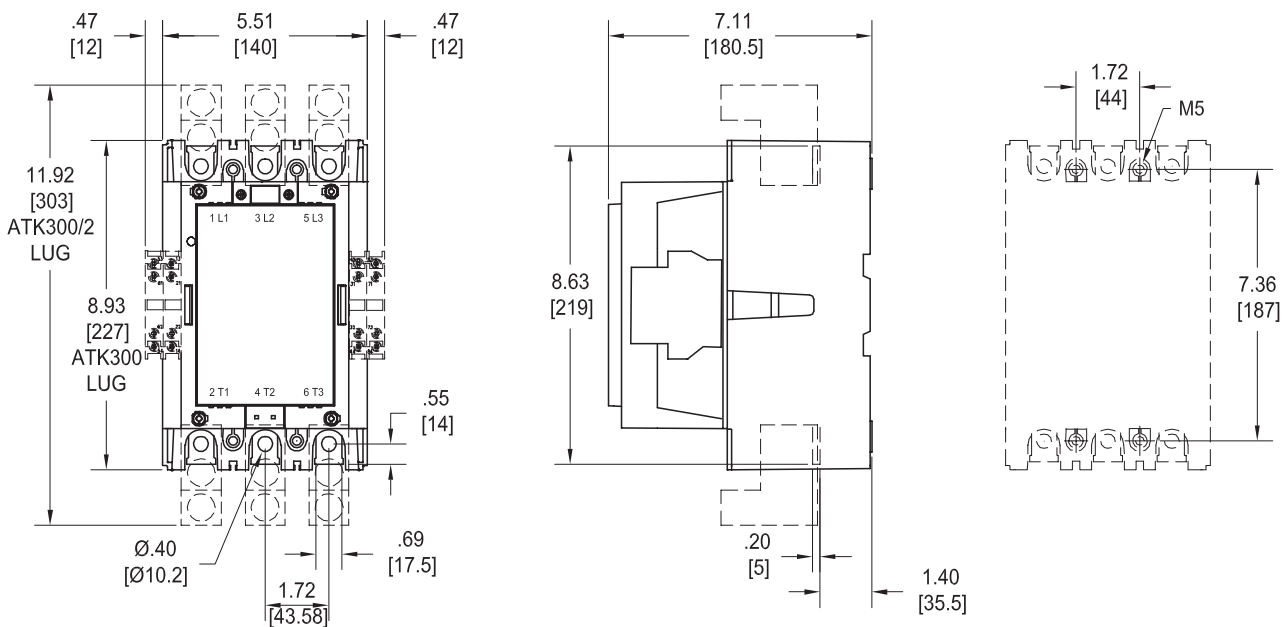

Approximate dimensions A110W – A300W

00.00 Inches
00.00 [Millimeters]

A110W

A145W, A185W

A210W, A260W, A300W

Approximate dimensions AF460W

00.00 Inches
00.00 [Millimeters]

AF460W